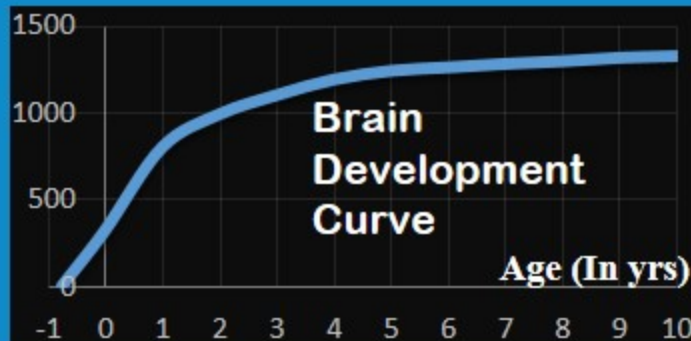

Right Brain Training Program

An ISB alumnus Initiative..

for ages 1 to 8 yrs

Einstein's Genius
was linked to well
connected brain

Speed
Reading

Superior
Intellect

Develop a well
connected brain
of your child

Speed
Learning

Speed
Calculations

Creative
Genius

Superb
Intuition

Greater
Concentration

Linking &
Photographic
Memory

Higher Emotional
Intelligence

Majority of the brain develops by the age of 7!

Stimuli provided during this period has a lifelong impact on brain development.

Did you know – Right Brain vs Left Brain

- ❑ Right Brain absorbs and processes information at a much faster pace than left
- ❑ Retention of Right Brain is much longer compared to left
- ❑ Right Brain is highly active in early years